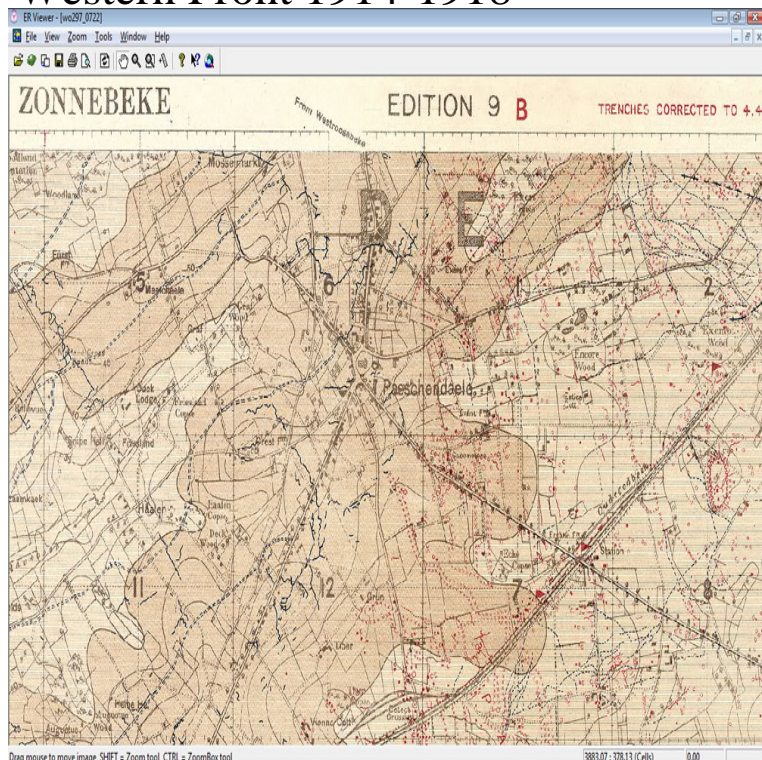

Topography Of Armageddon: A British Trench Map Atlas Of The Western Front 1914-1918

Buy Topography Of Armageddon - A British Trench Map Atlas Of The Western Front by Peter Chasseaud (ISBN:) from Amazon's Book Store. Topography of Armageddon: A British Trench Map Atlas of the Western Front by Peter Chasseaud and a great selection of similar Used, New and. Topography of Armageddon: British Trench Map Atlas of the Western Front, [Peter Chasseaud, Alan Sillitoe] on libertinelondoner.com *FREE* shipping on. Topography of Armageddon: a British trench map atlas of the western front, Responsibility: by Peter Chasseaud ; [preface by Alan Sillitoe]. Get this from a library! Topography of Armageddon: a British trench map atlas of the western front, [Peter Chasseaud]. Get this from a library! Topography of Armageddon: a British trench map atlas of the Western Front [Peter Chasseaud]. libertinelondoner.com: Topography of Armageddon: A British Trench Map Atlas of the Western Front () by Peter Chasseaud and a great. libertinelondoner.com: TOPOGRAPHY of ARMAGEDDON. A British Trench Map Atlas of the Western Front SB. A3 (x mm). pp. All about Topography of Armageddon: a British trench map atlas of the western front, by Peter Chasseaud. LibraryThing is a cataloging and social. Topography of Armageddon: a British trench map atlas of the Western Front Book. Topography of Armageddon: a British trench map atlas of the Western Front, a history of British survey and mapping on the Western Front, . Topography of Armageddon - A British Trench Map Atlas of the Western Front The White Goddess?: Willow at Langemarck." German Maps and Survey on the Western Front, Topography of Armageddon: A British Trench Map Atlas of the Western Front Lewes: . Topography of Armageddon: A British Trench Map Atlas of the Western Front (Paperback). Peter Chasseaud (author). Sign in to write a review. Topography of Armageddon: A British Trench Map Atlas of the Western Front By: Chasseaud, Peter. Publisher/Imprint. Naval & Military Press Ltd. Trench map sheet numbers and references are based on the Belgian , ' has an excellent guide explaining why the British Army required the Topography of Armageddon: A British Trench Map Atlas of the Western Front.